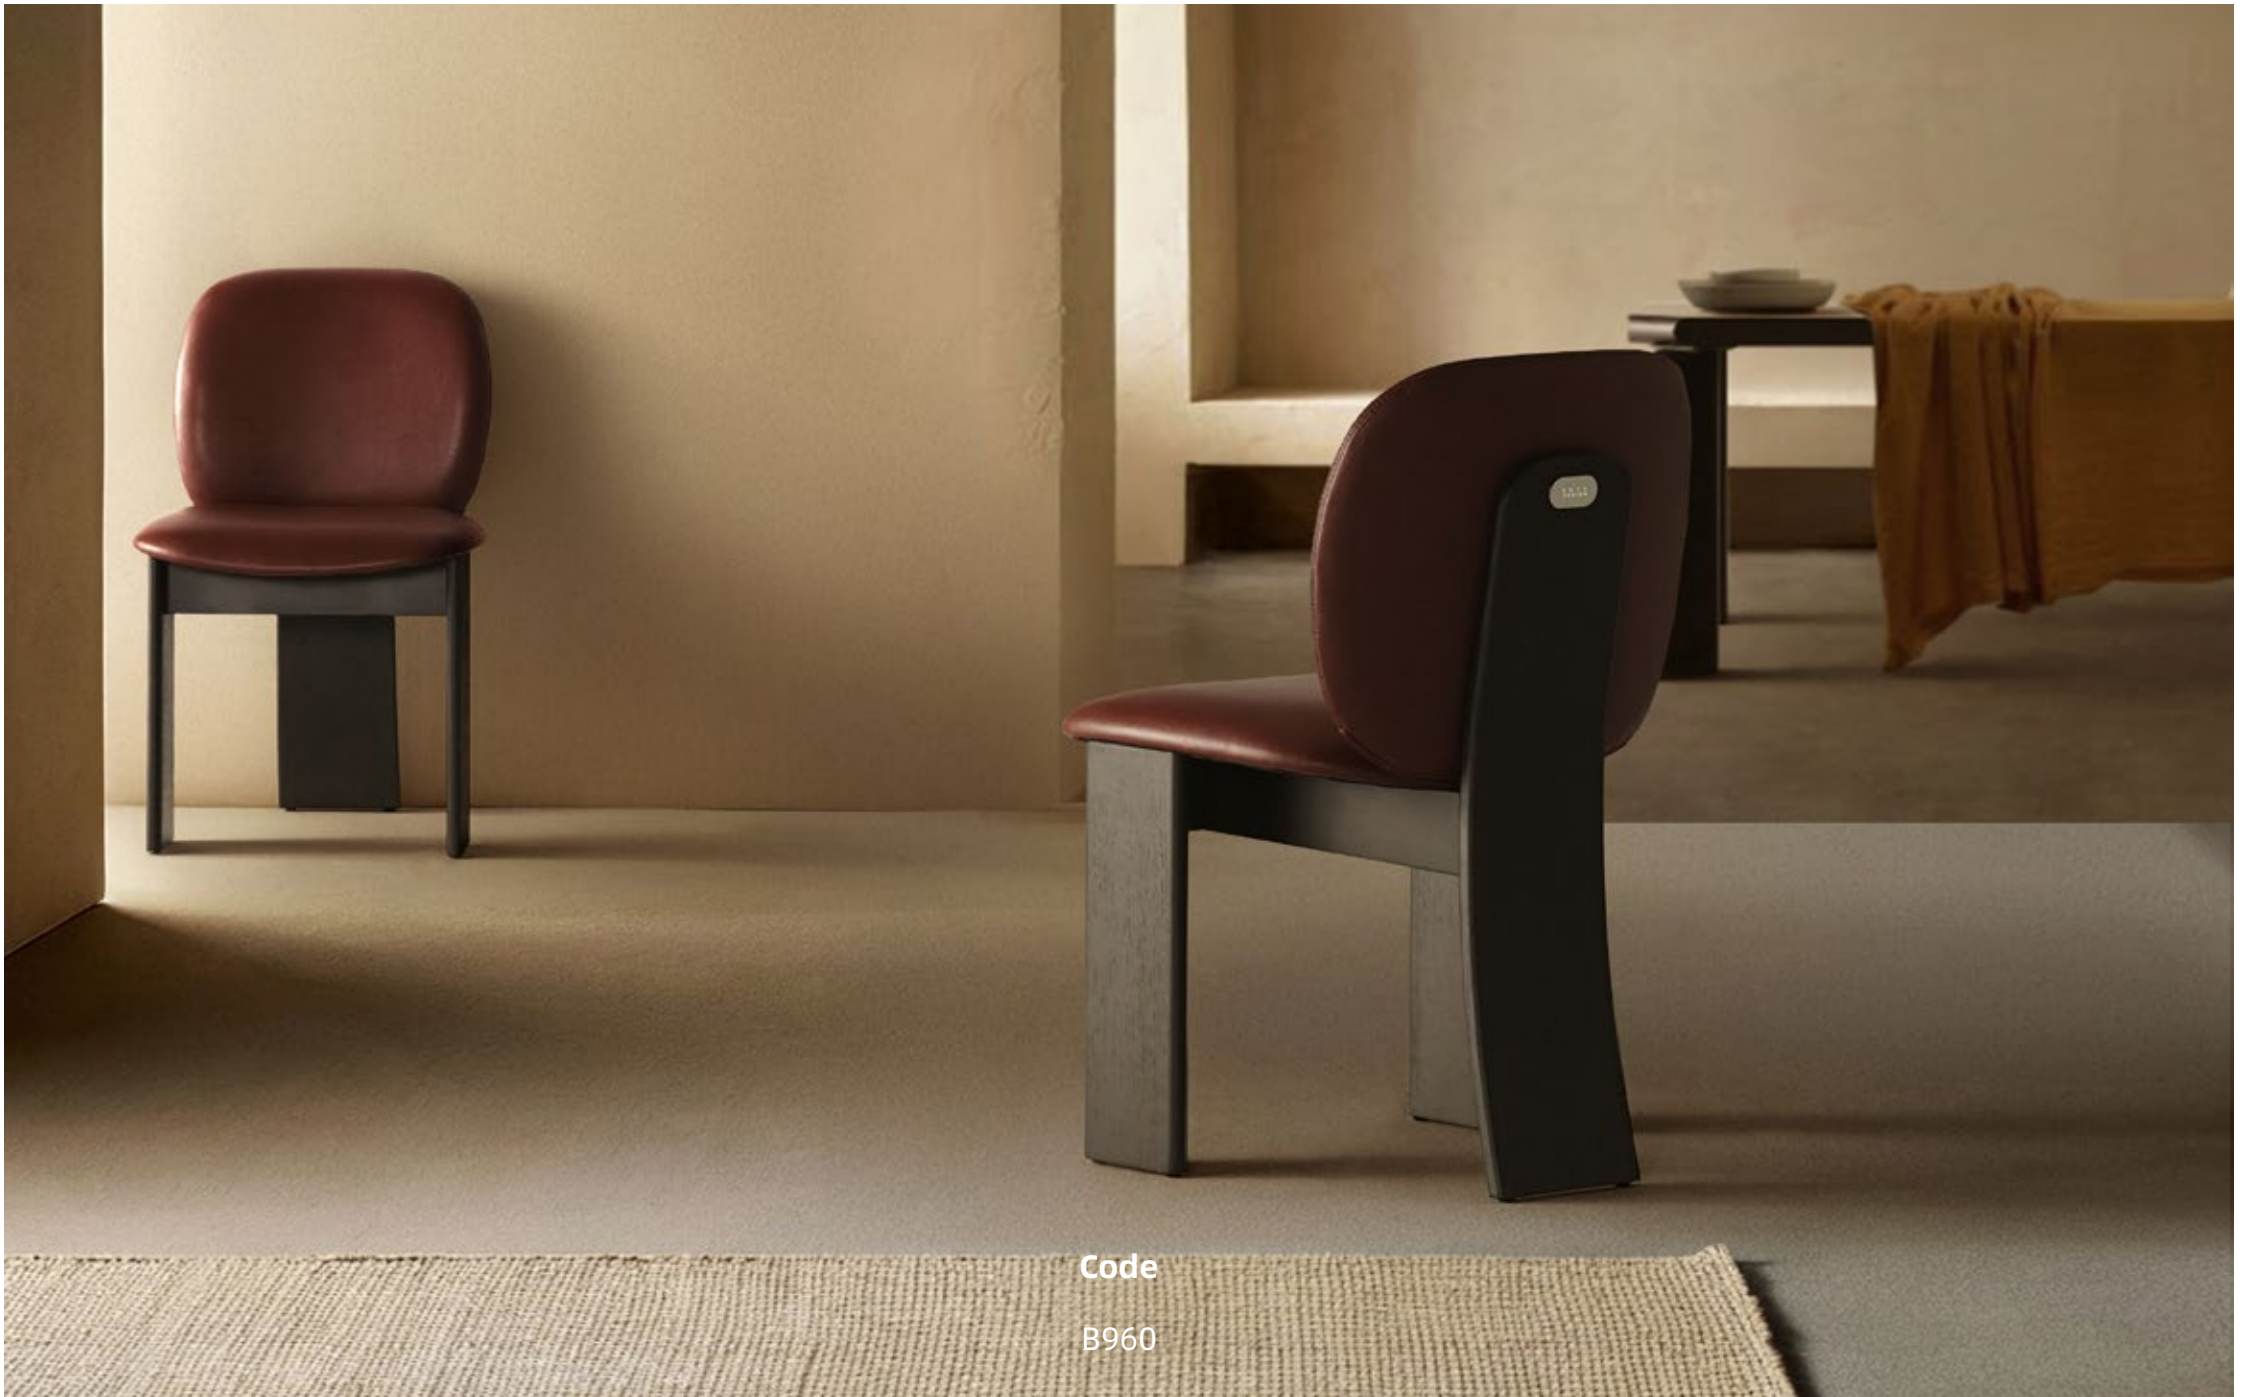

P2 Melamine
Aluminum

DINING CHAIR

SHARING FOOD WITH METICULOUSLY
CRAFTED DESIGNS TABLES.

Code
B960

—
DINING CHAIR

Dimensions 490x540x800

Materials Solid ash wood frame
Eco-leather cover

**Code**