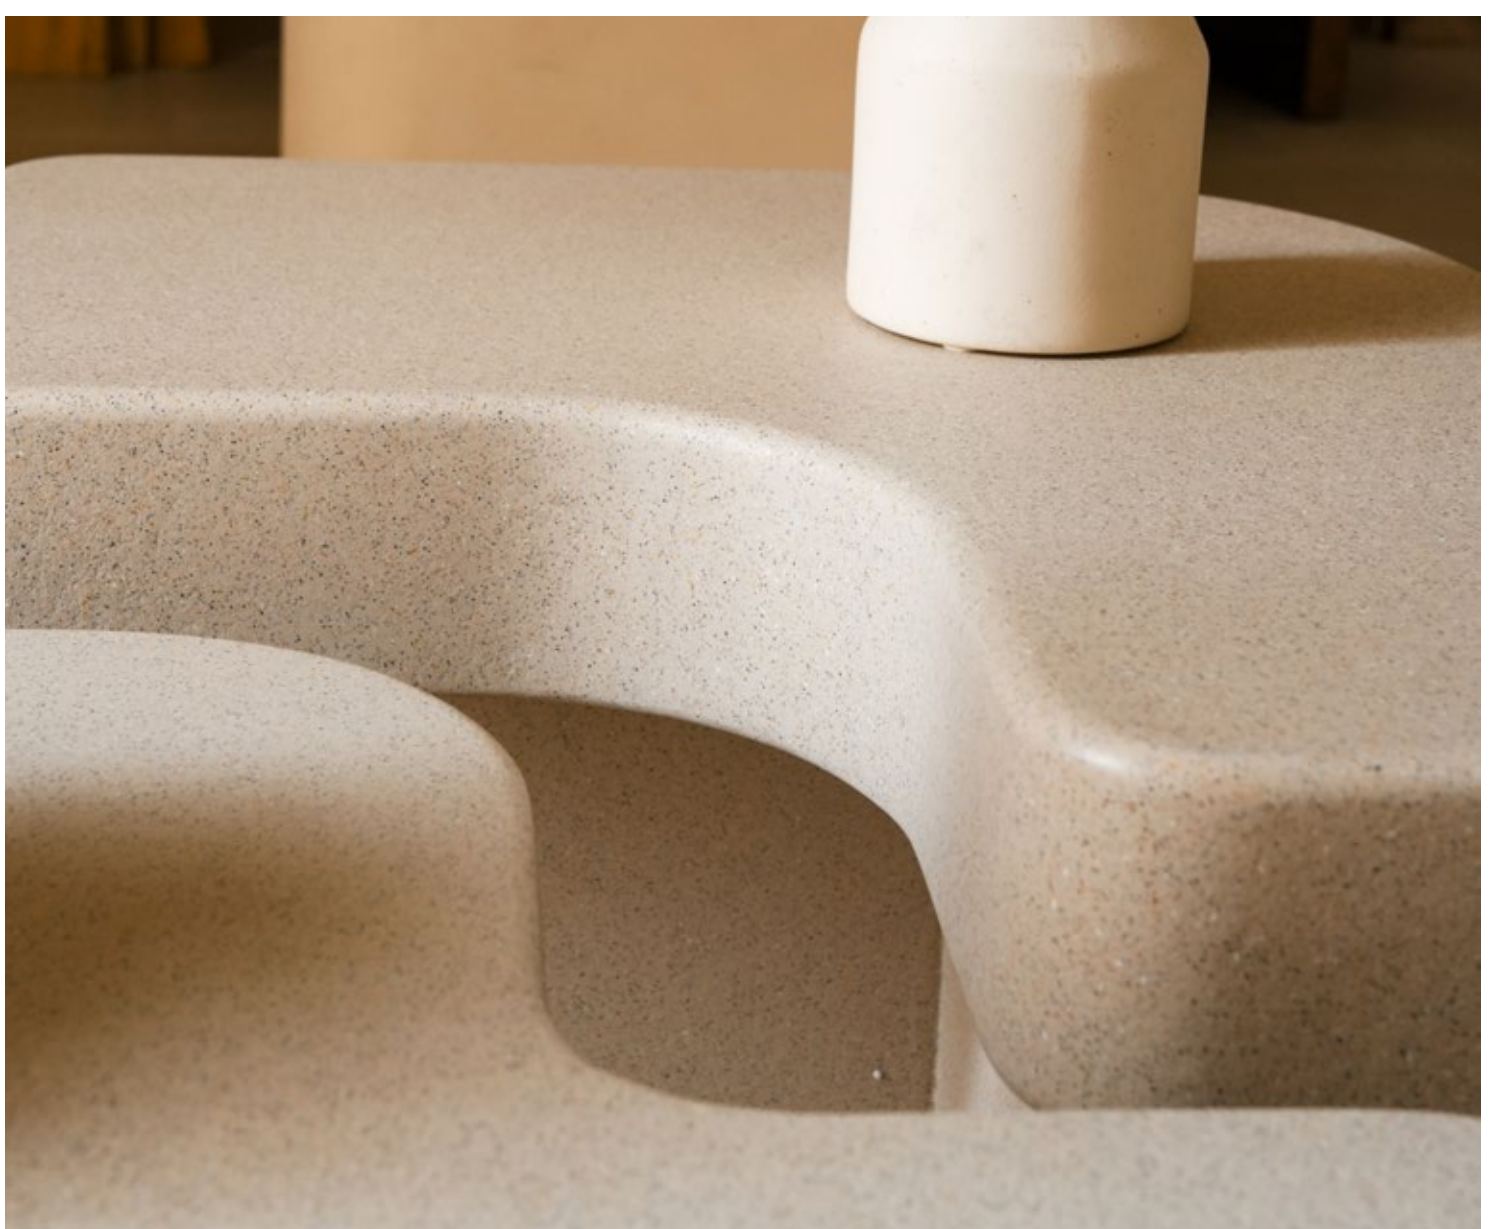

MDF with mineral painting

COFFEE TABLE

2655

LET HOME BE ART

COFFEE TABLE

Code
C302/C303

Dimensions
950×950×390
1200×600×300

Materials
E1 MDF with oak wood veneer
Water-based paint