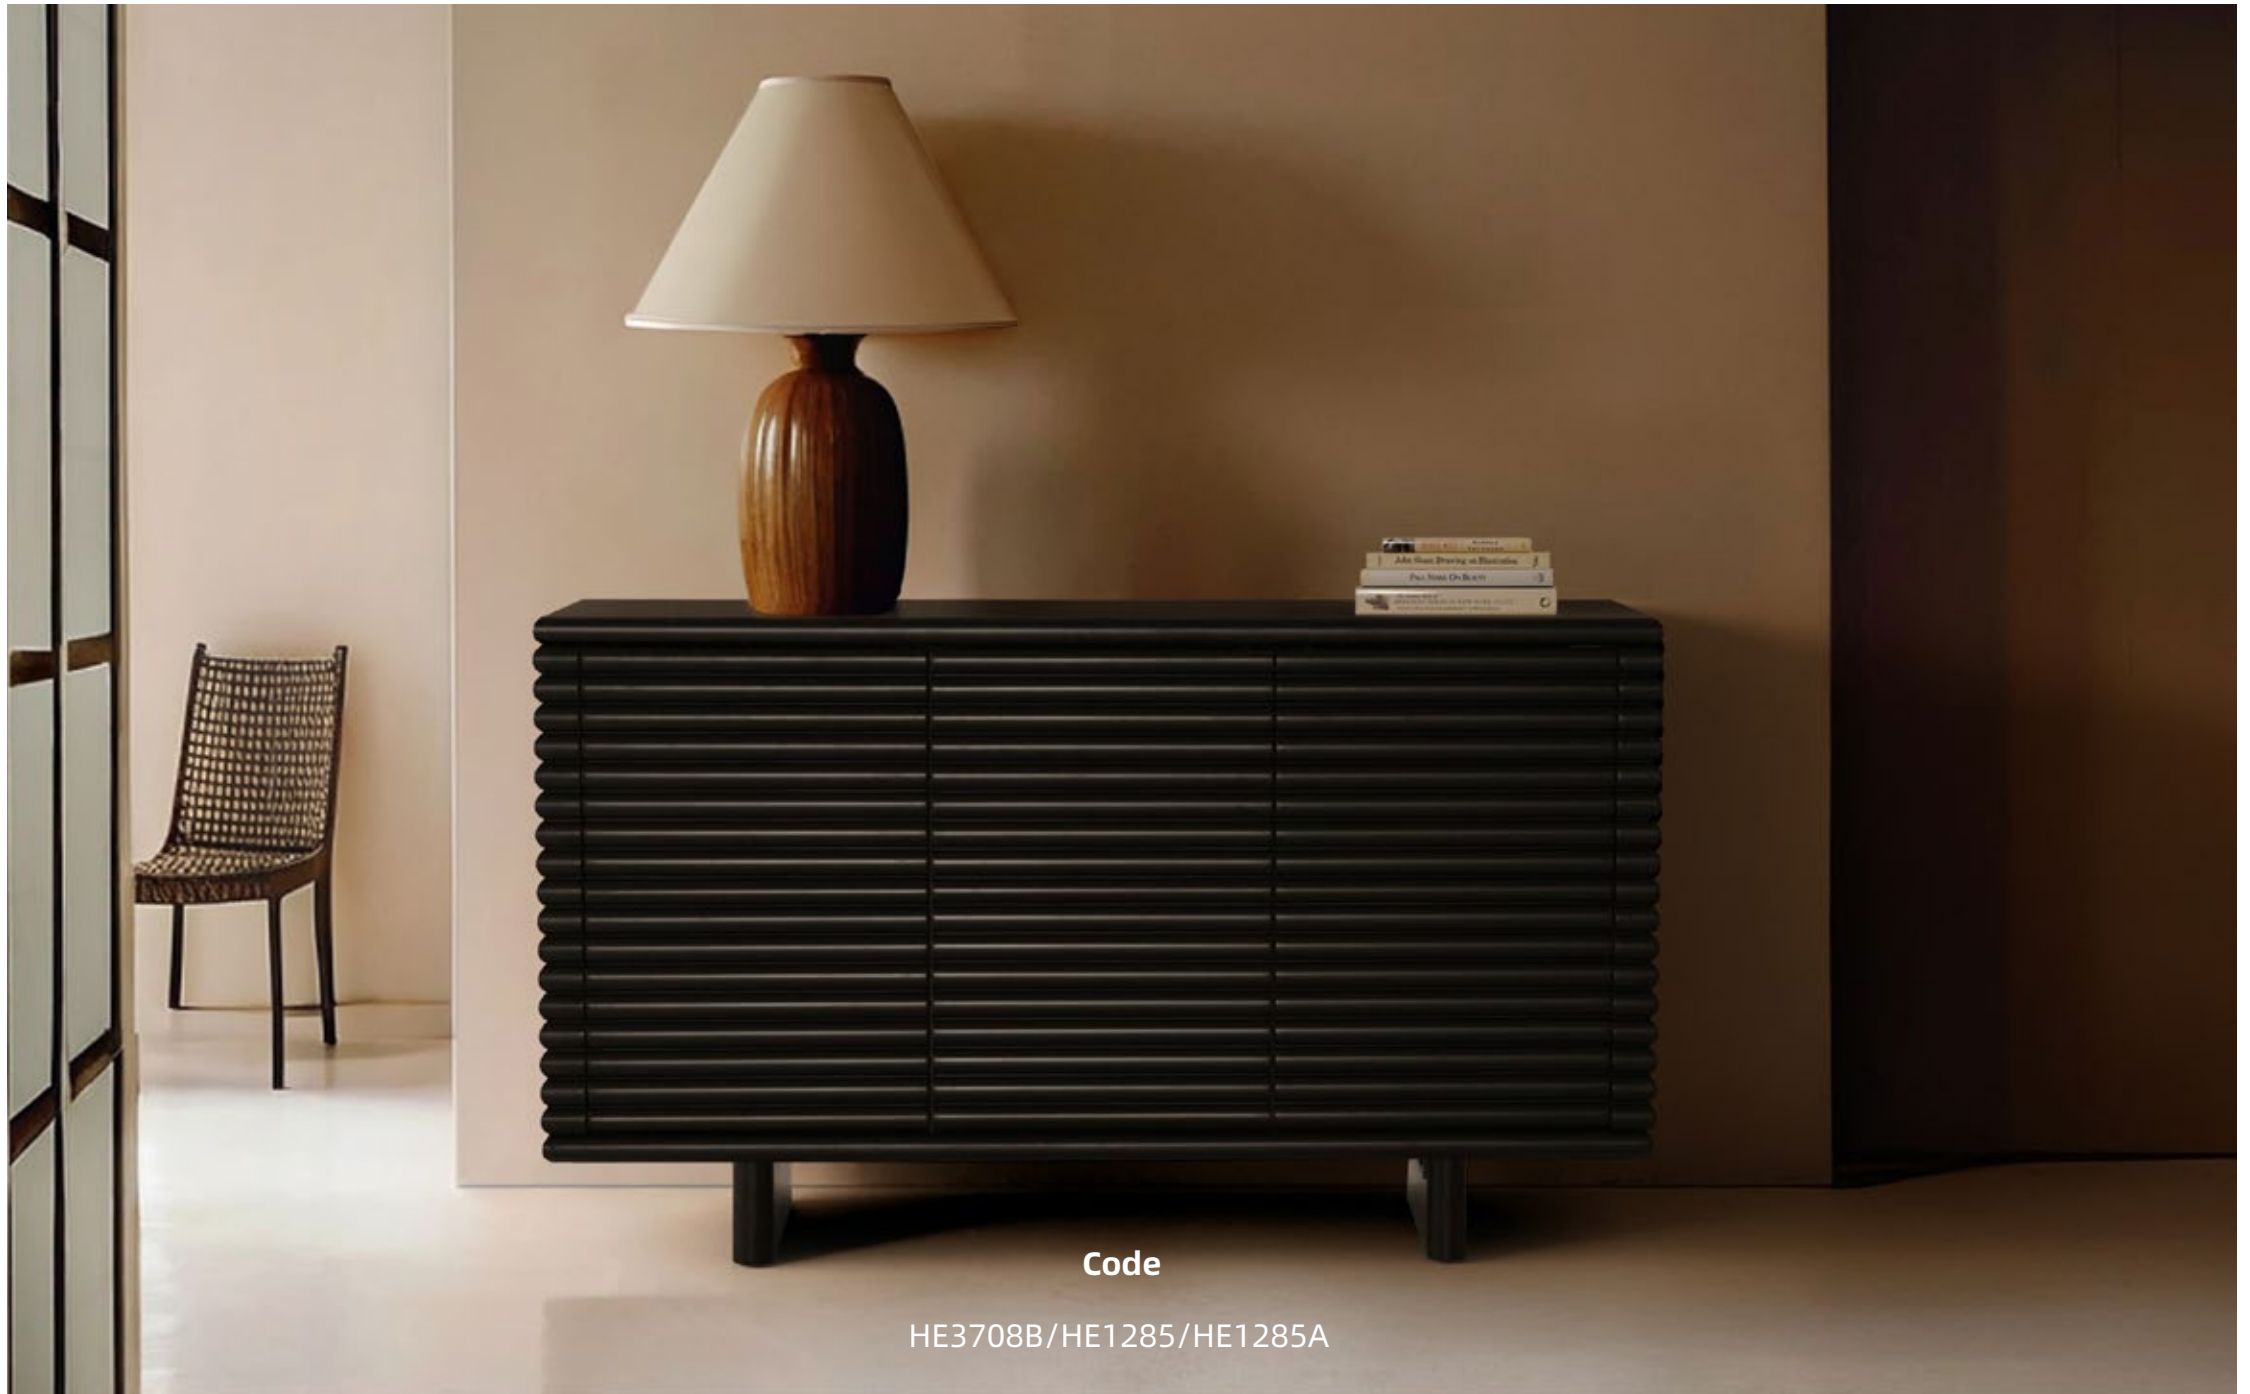

—
CABINET

Dimensions 1350×400×807
2000×400×526
1800×400×526

Materials MDF with wood veneer