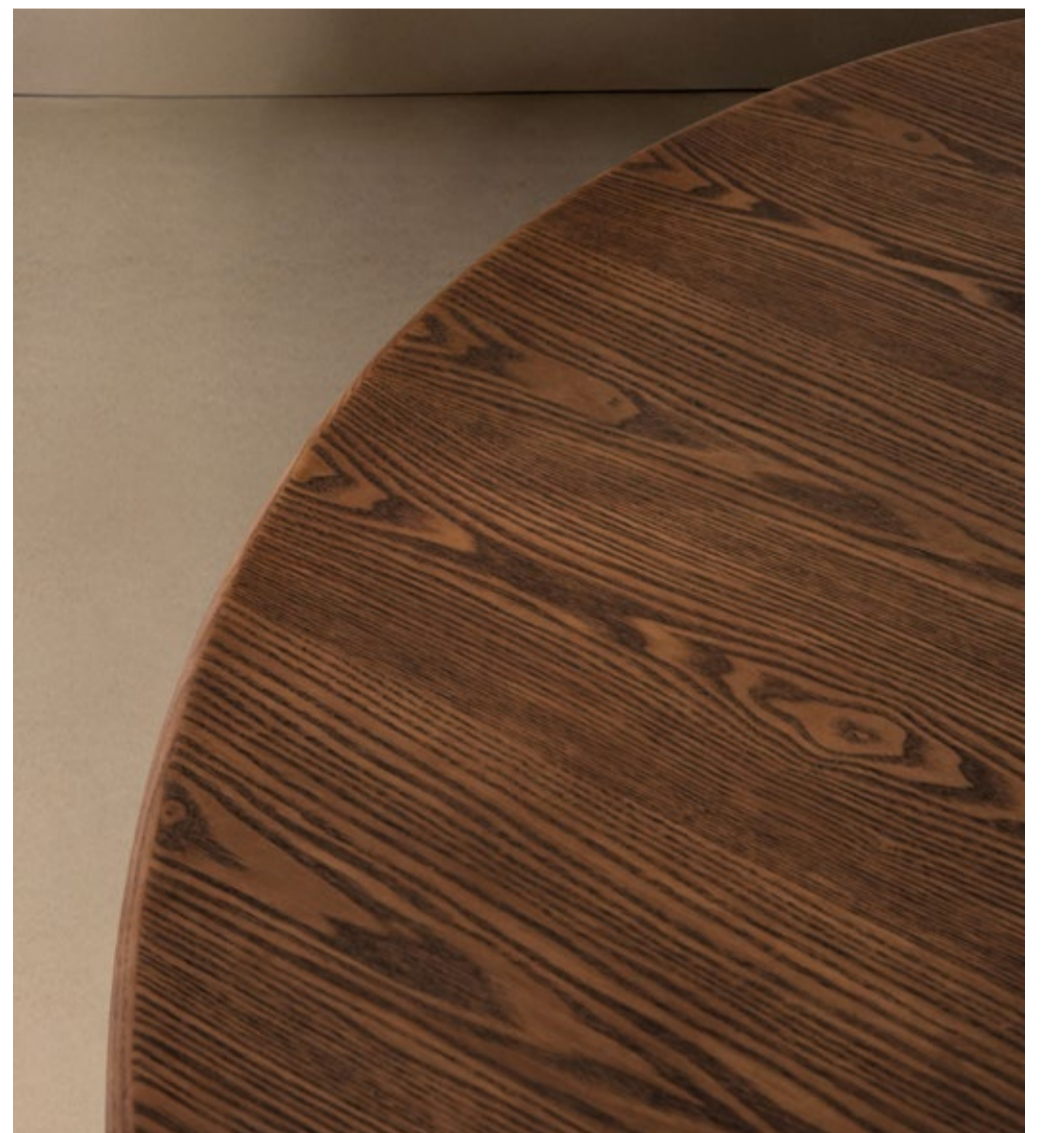

Materials

MDF with ash wood veneer