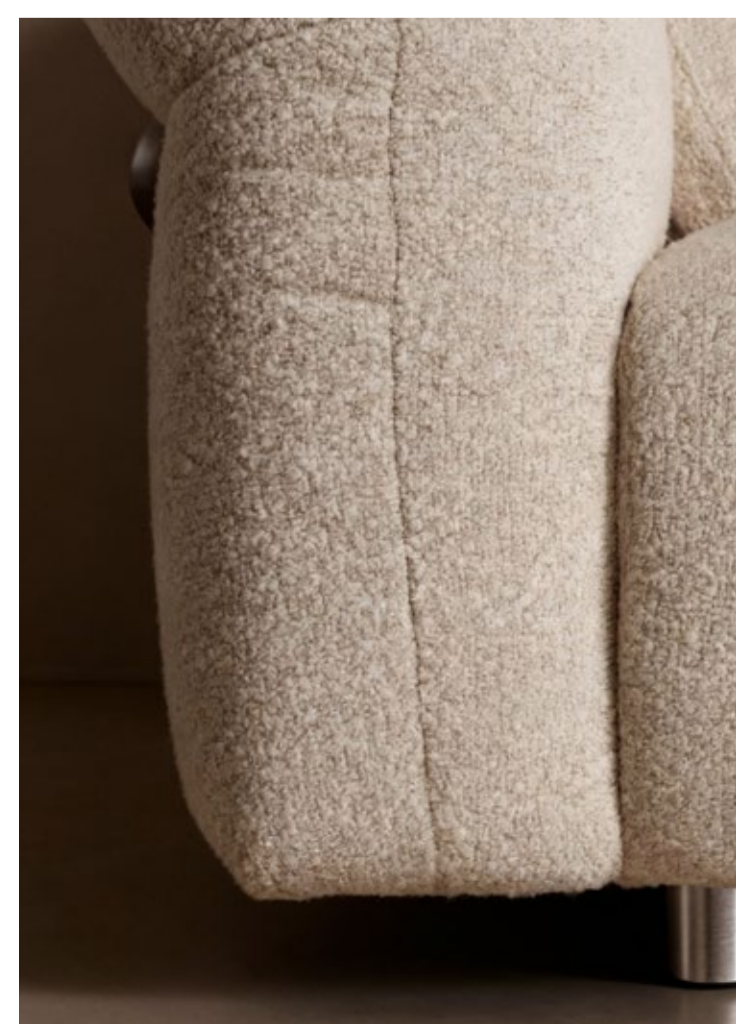

Dimensions

2860×1150×730

4010×1150×730

Materials

Solid wood structure
High density foam
Main body fabric cover

SOFA

**Code**

JHB128